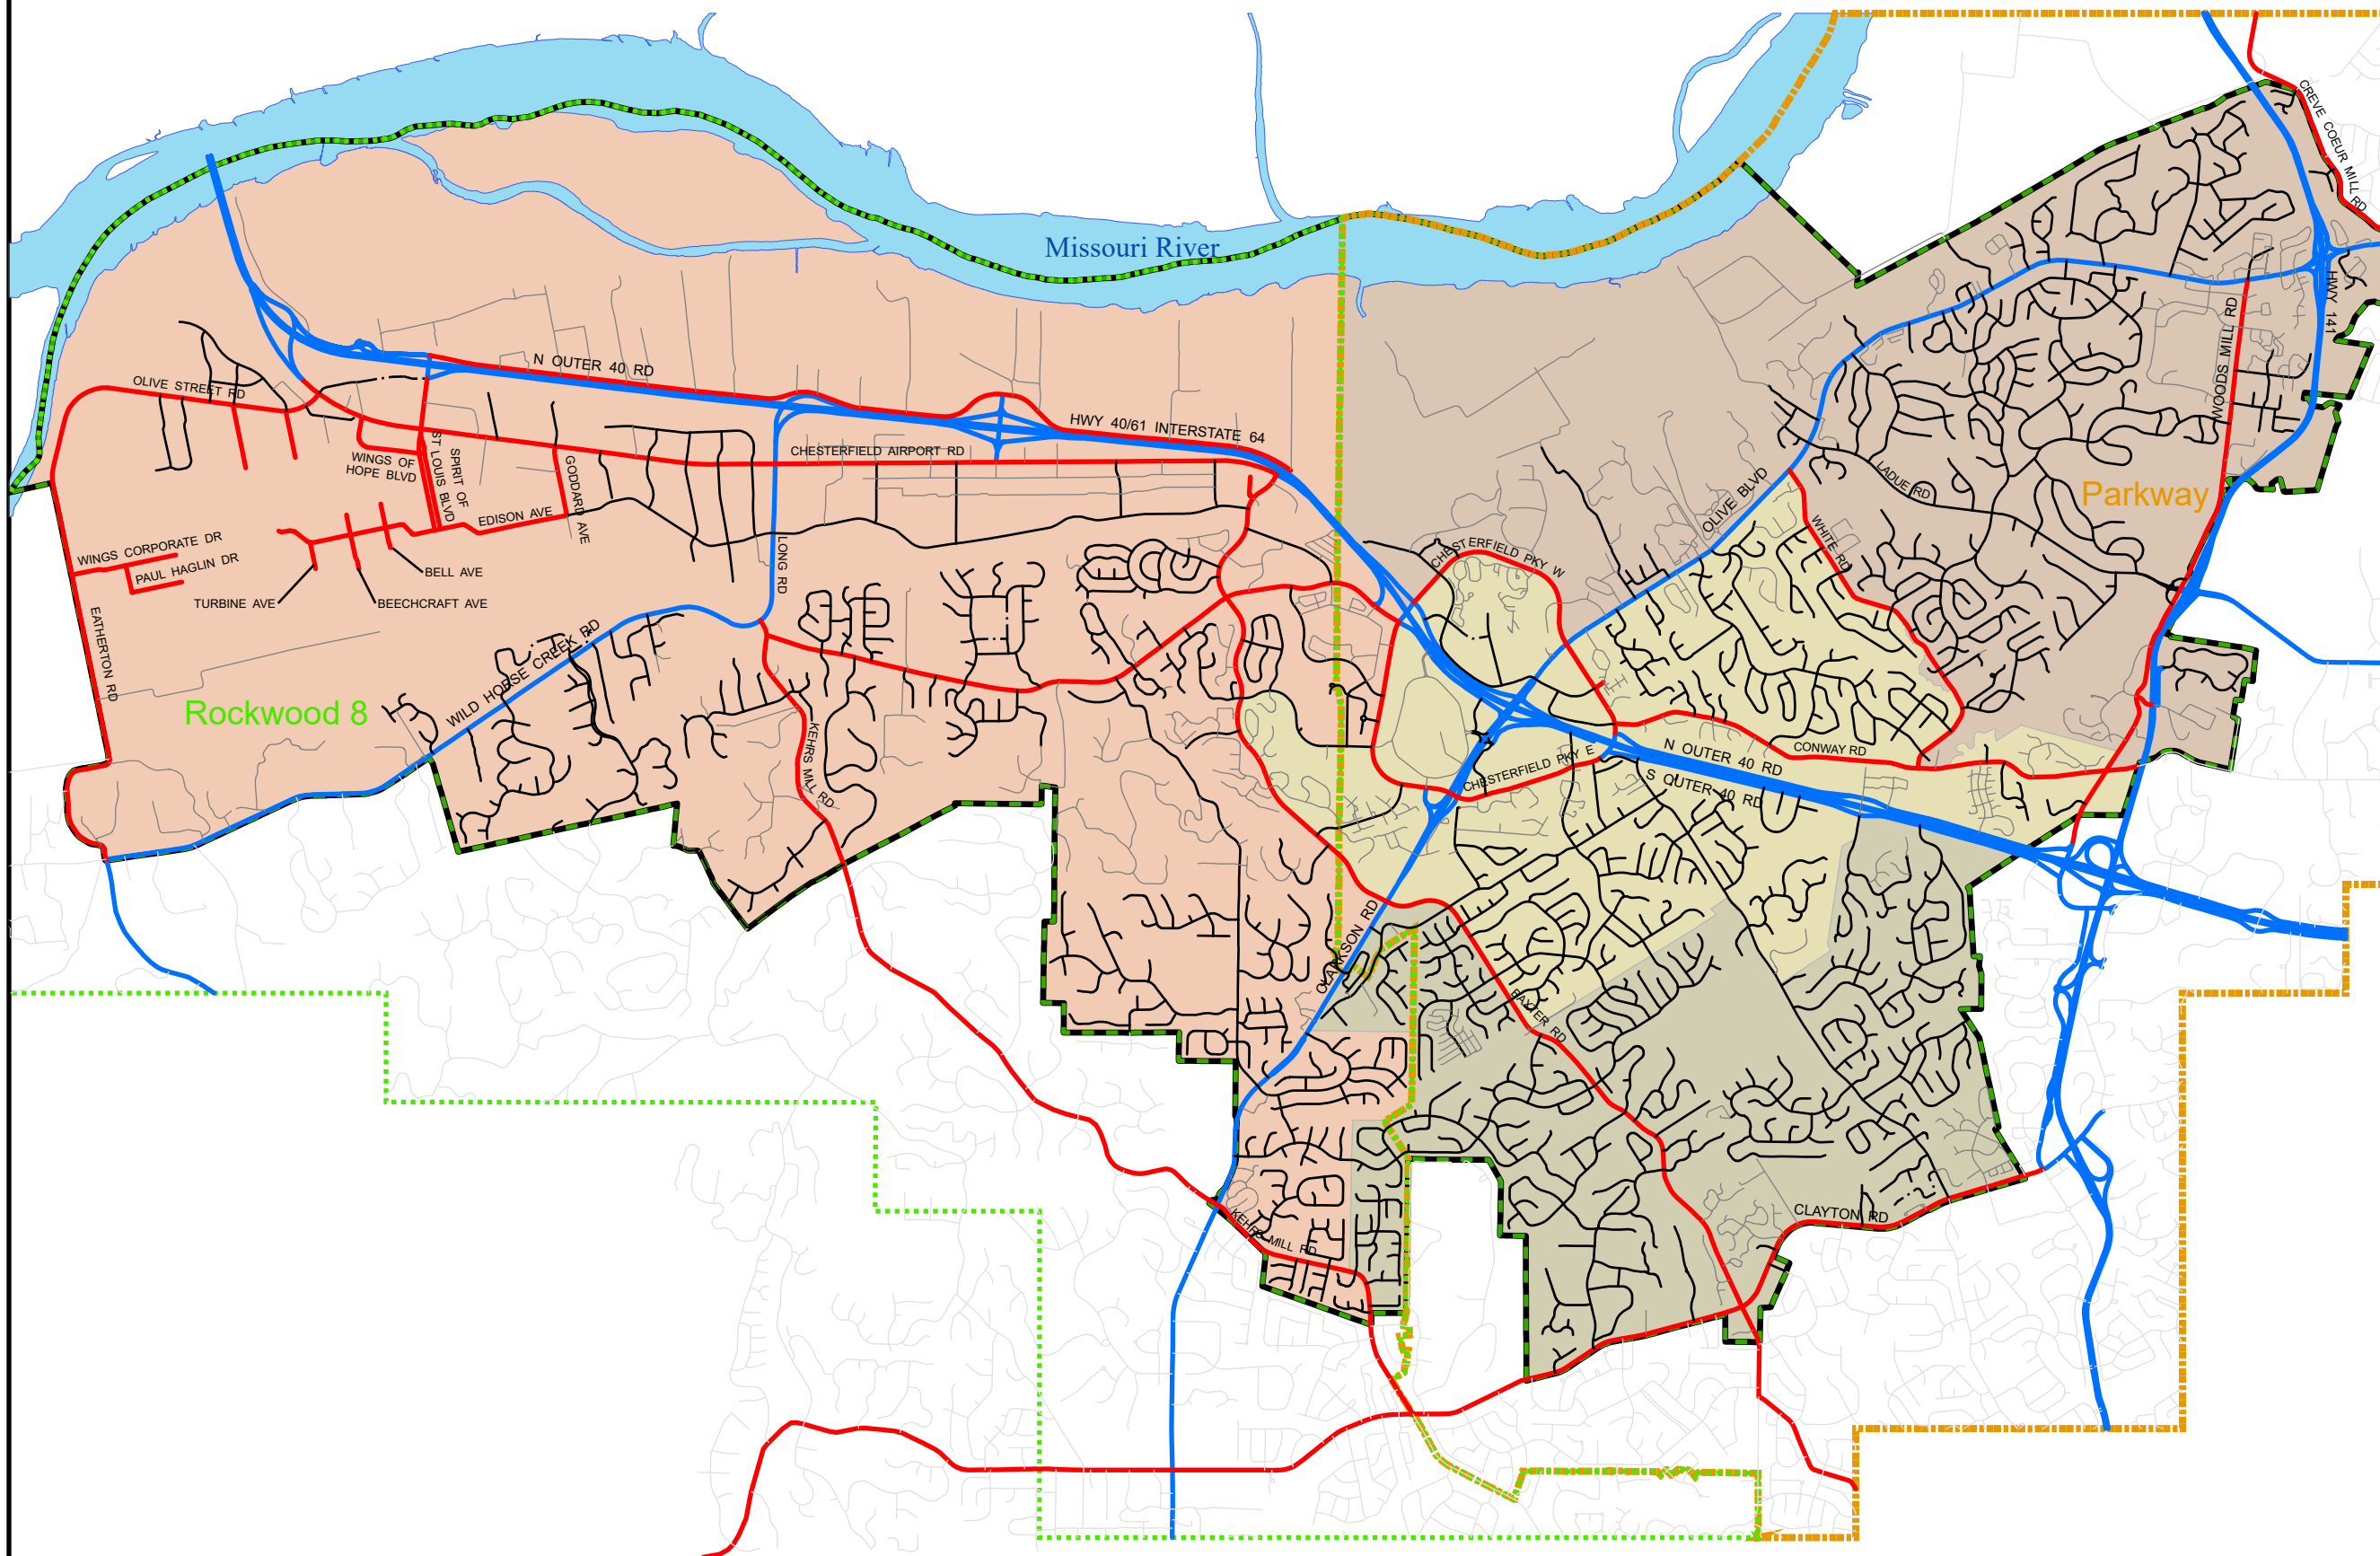

State and County Road Map

LEGEND

Road Centerlines

- MODOT
- St Louis County
- City of Chesterfield
- - - Under Construction
- Private
- Outside City

School Boundaries

- Parkway
- Rockwood 8

Municipal Boundaries

- Chesterfield City Limits
- Missouri River

City Wards

- 1
- 2
- 3
- 4

Published: December 2023

Date Saved: 12/14/2023 9:24 AM